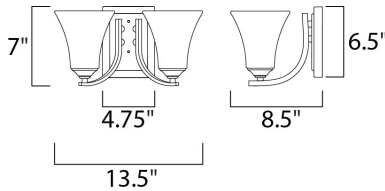

MEASUREMENTS

DIMENSION : 13.5" W x 7" H x 8.5" Ext
 BACK PLATE : 4.76" W x 6.5" H x 3.5" HCO
 HANGING WEIGHT : 4.9 lb

LAMPING

INPUT VOLTAGE : 120V
 BULB : 2 x 60W Incandescent E26 Medium , 120W Total
 BULB INCLUDED : (Not Included)
 DIMMABLE : Yes